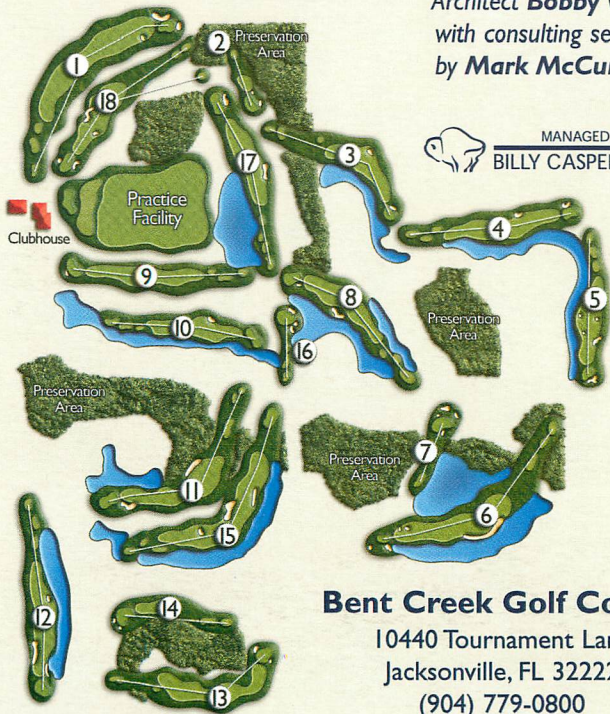

Golfer Information

- USGA Rules govern all play
- 150 yard posts are to center of green
- PGA Professional instruction for individuals and groups available by appointment
- Golf club rental available
- Available for outings and tournaments
- Lighted practice facility
- **For starting times please call out golf shop at 904-779-0800.**

J8

Sprinkler heads and yardage posts are measured to the center of green.

Architect **Bobby Weed**
with consulting services
by **Mark McCumber**

MANAGED BY
BILLY CASPER GOLF

Bent Creek Golf Course

10440 Tournament Lane
Jacksonville, FL 32222
(904) 779-0800